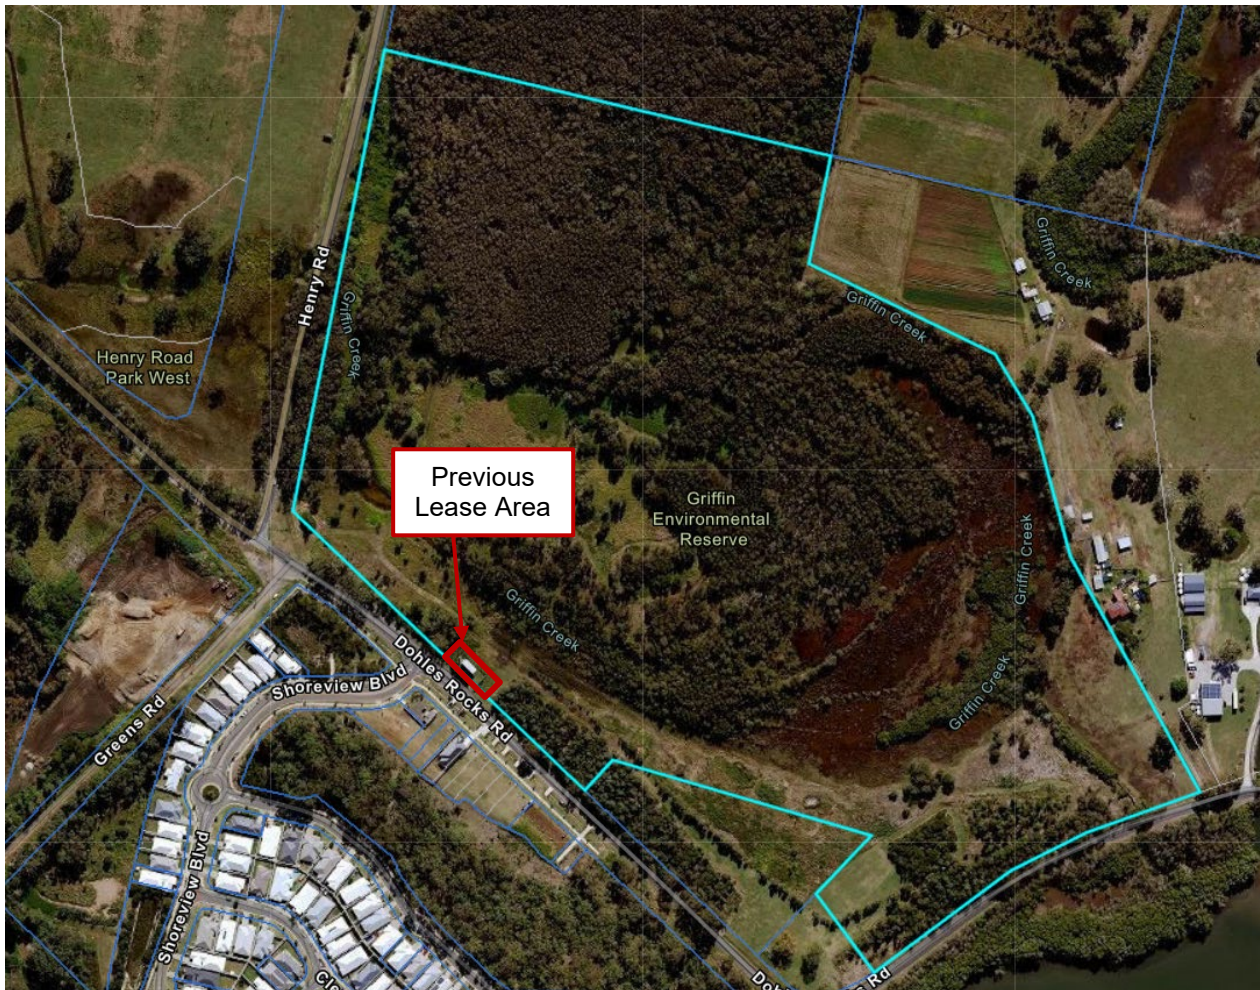

ITEM 5.1 - TELECOMMUNICATIONS LEASE – DOHLES ROCKS ROAD, GRIFFIN (61482381)

#1 Overview of Land

ITEM 5.1 - TELECOMMUNICATIONS LEASE – DOHLES ROCKS ROAD, GRIFFIN (61482381)

#2 Previous Lease Area

ITEM 5.1 - TELECOMMUNICATIONS LEASE – DOHLES ROCKS ROAD, GRIFFIN (61482381)

#3 New Lease Area

ITEM 5.1 - TELECOMMUNICATIONS LEASE – DOHLES ROCKS ROAD, GRIFFIN (61482381)

**#4 Location of New Lease Area**