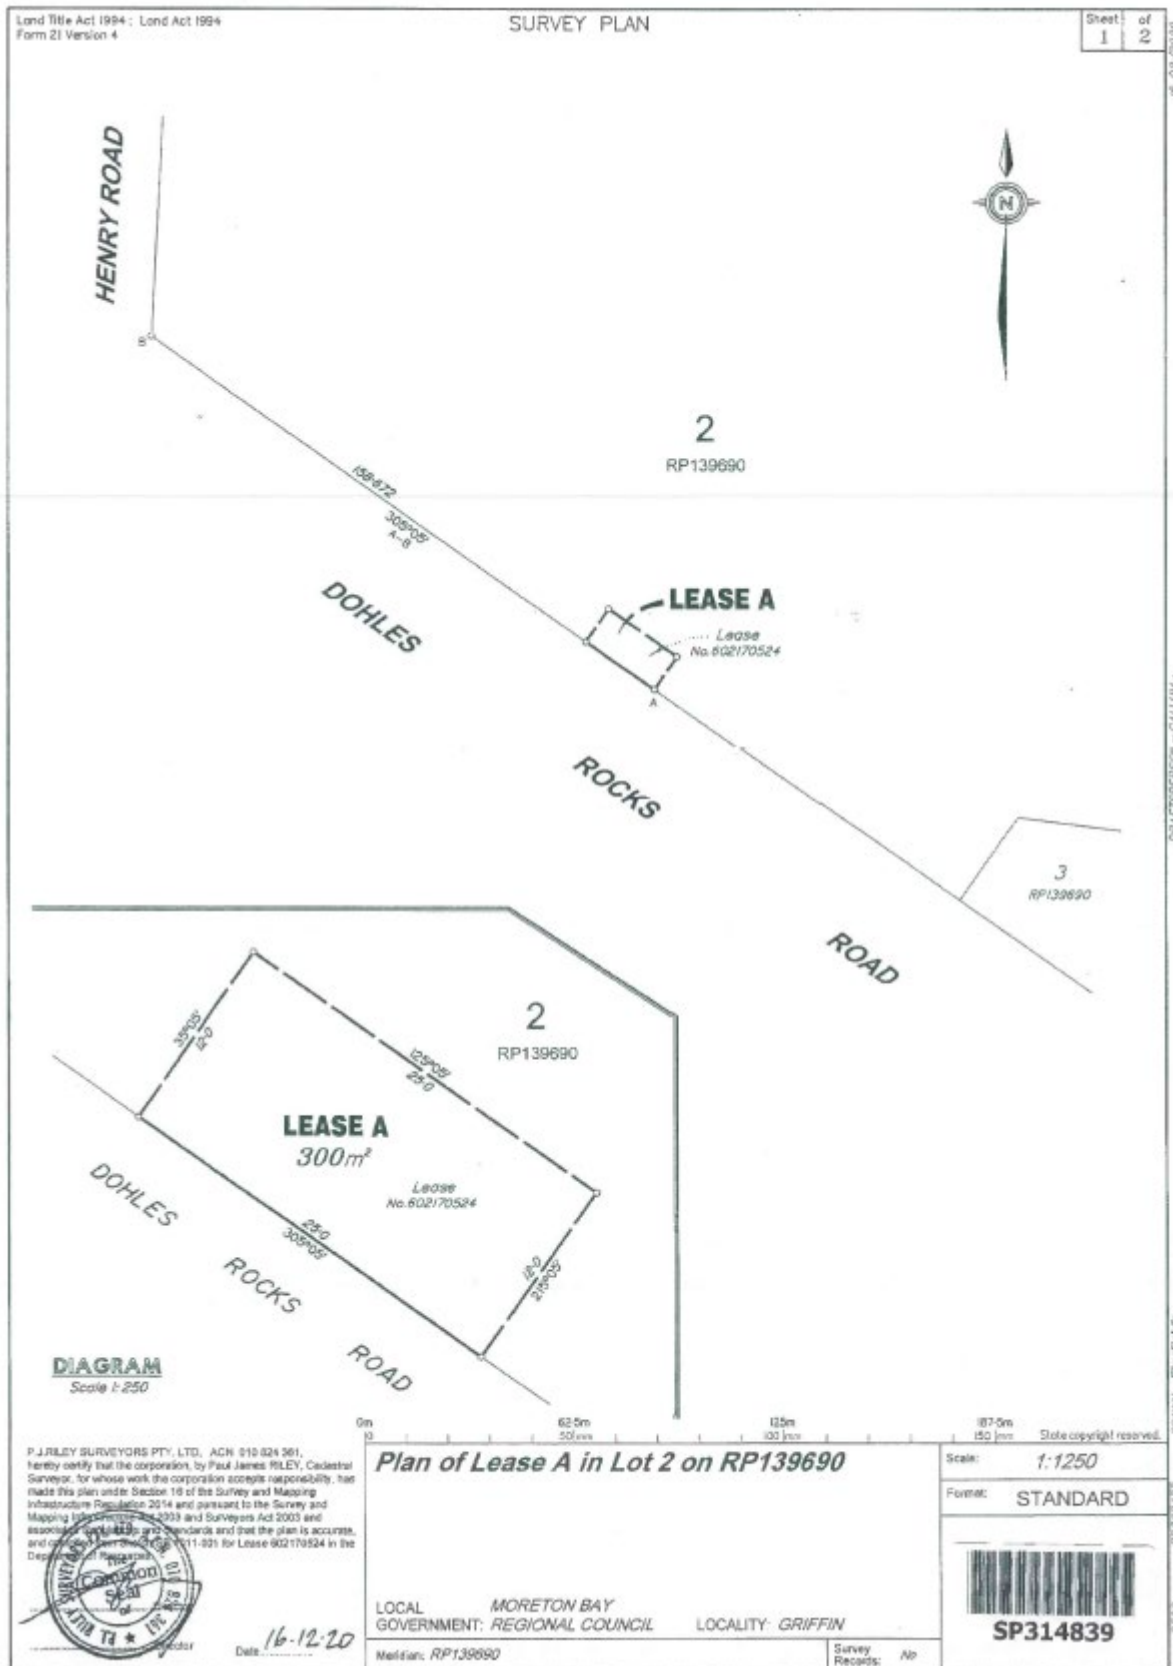

ITEM 5.1 - TELECOMMUNICATIONS LEASE – DOHLES ROCKS ROAD, GRIFFIN (61482381)

#1 Overview of Land

ITEM 5.1 - TELECOMMUNICATIONS LEASE – DOHLES ROCKS ROAD, GRIFFIN (61482381)

#2 Previous Lease Area

ITEM 5.1 - TELECOMMUNICATIONS LEASE – DOHLES ROCKS ROAD, GRIFFIN (61482381)

#3 New Lease Area

ITEM 5.1 - TELECOMMUNICATIONS LEASE – DOHLES ROCKS ROAD, GRIFFIN (61482381)

**#4 Location of New Lease Area**