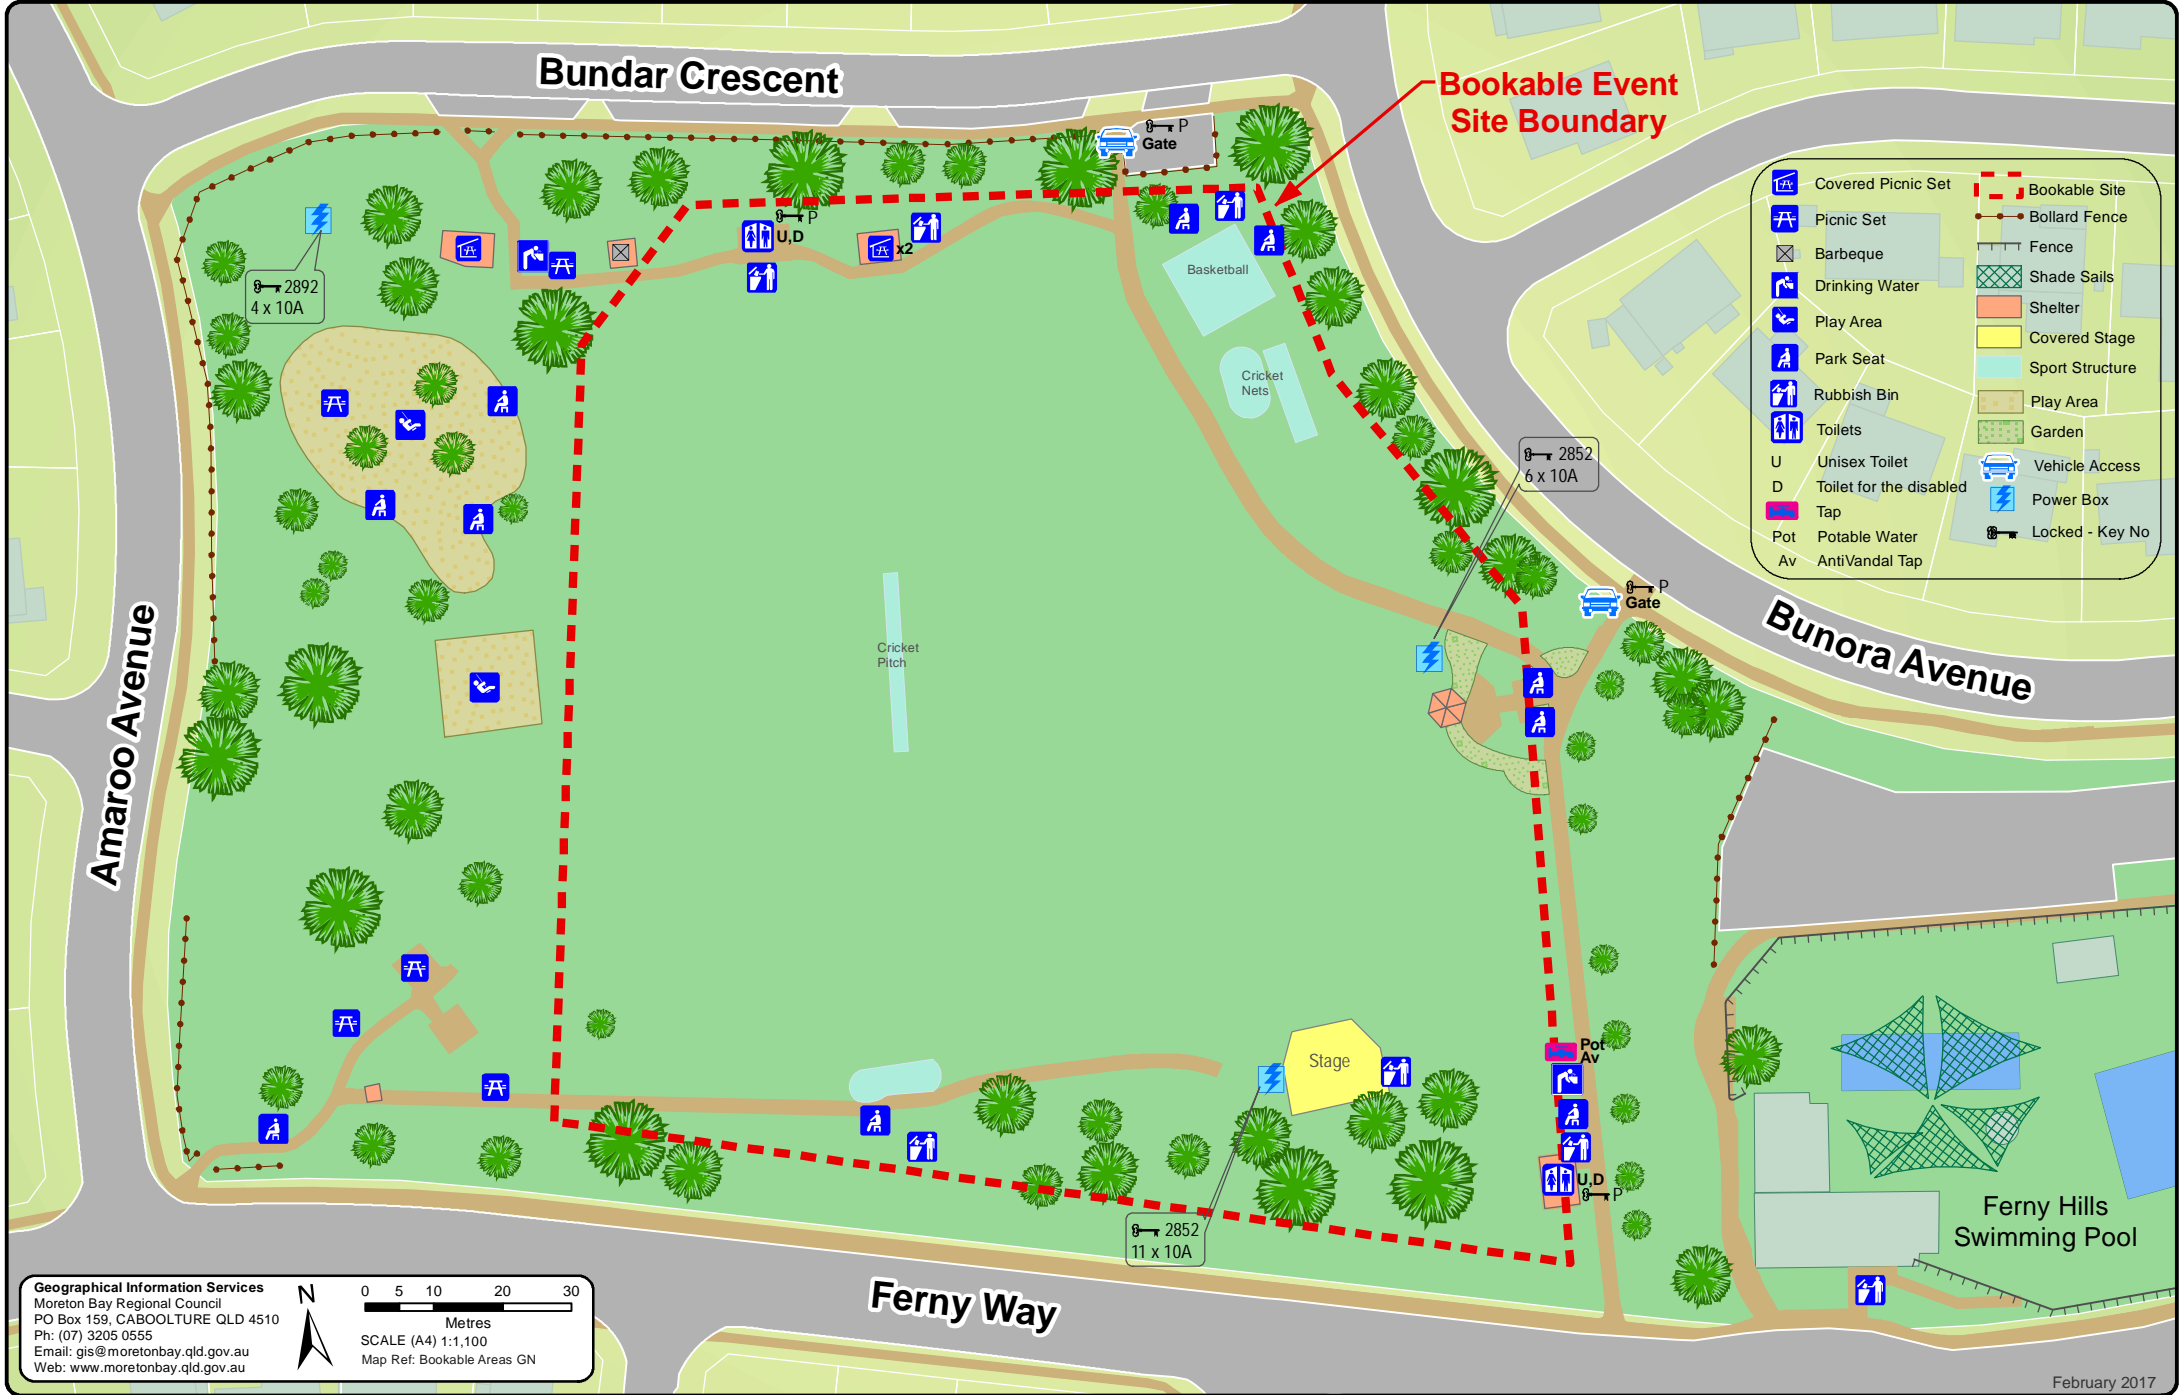

GEORGE WILLMORE PARK - Bookable Event Site

Ferry Way, Ferny Hills

Bookable Event Site Boundary

	Covered Picnic Set		Bookable Site
	Picnic Set		Bollard Fence
	Barbeque		Fence
	Drinking Water		Shade Sails
	Play Area		Shelter
	Park Seat		Covered Stage
	Rubbish Bin		Sport Structure
	Toilets		Play Area
U Unisex Toilet	Unisex Toilet		Garden
D Toilet for the disabled	Toilet for the disabled		Vehicle Access
Pot Potable Water	Potable Water		Power Box
Av Anti-Vandal Tap	Anti-Vandal Tap		Locked - Key No

Geographical Information Services
Moreton Bay Regional Council
PO Box 159, CABOOLTURE QLD 4510
Ph: (07) 3205 0555
Email: gis@moretonbay.qld.gov.au
Web: www.moretonbay.qld.gov.au

Scale and Reference:
0 5 10 20 30 Metres
SCALE (A4) 1:1,100
Map Ref: Bookable Areas GN