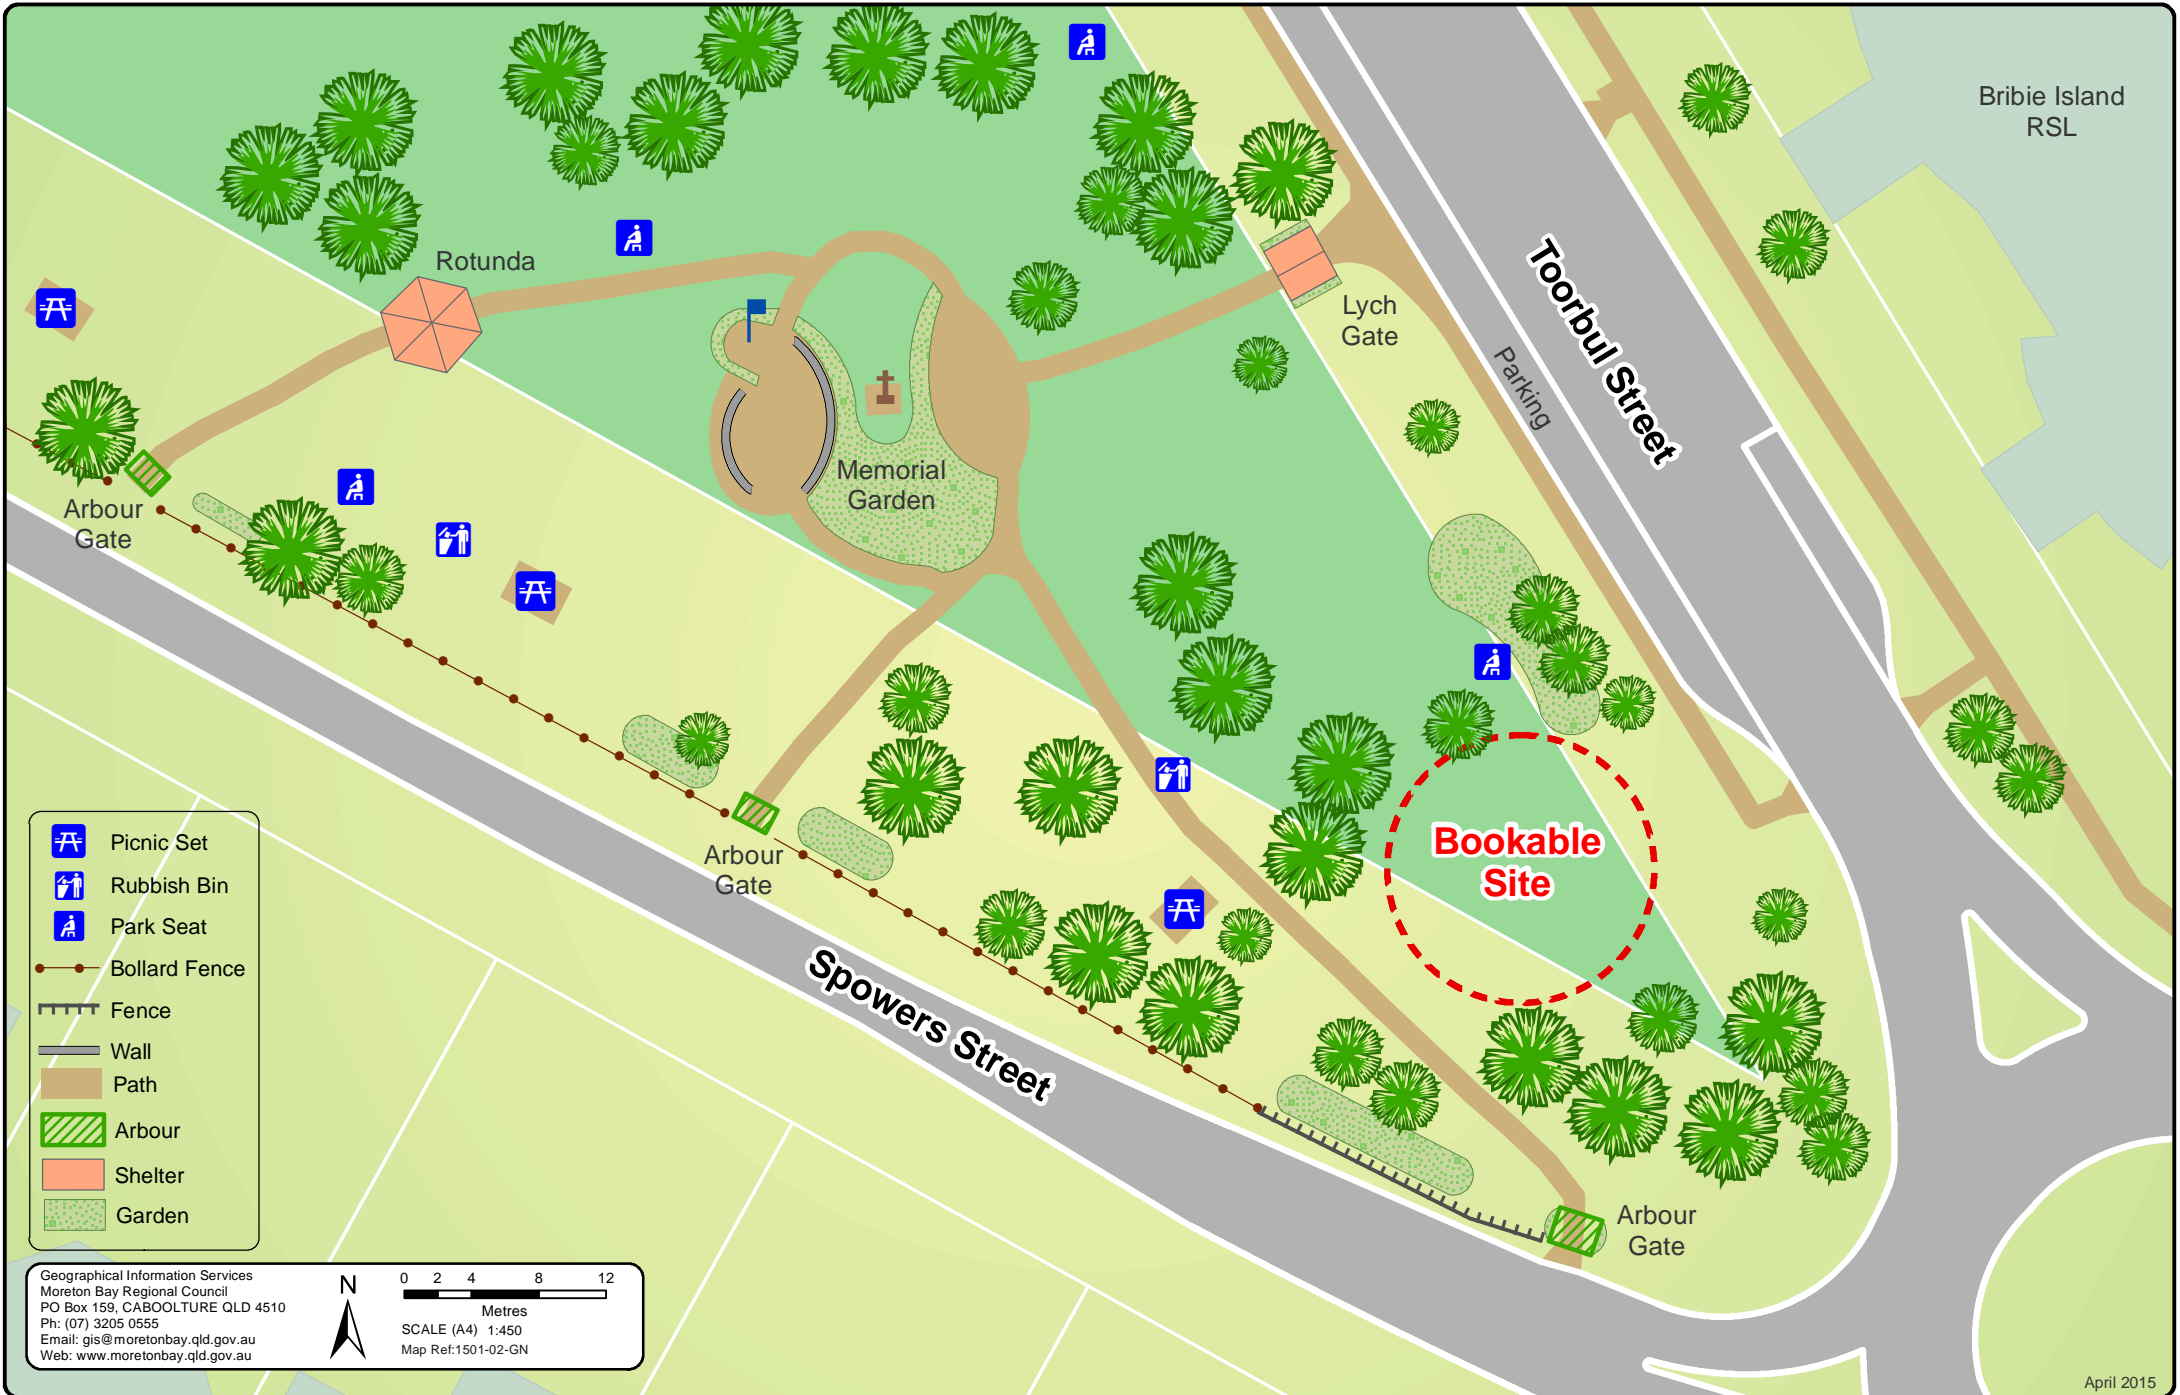

VIETNAM VETERANS MEMORIAL PARK - Bookable Site

Toorbul Street, Bongaree

- Picnic Set
- Rubbish Bin
- Park Seat
- Bollard Fence
- Fence
- Wall
- Path
- Arbour
- Shelter
- Garden

Geographical Information Services
Moreton Bay Regional Council
PO Box 159, CABOOLTURE QLD 4510
Ph: (07) 3205 0555
Email: gis@moretonbay.qld.gov.au
Web: www.moretonbay.qld.gov.au

N

0 2 4 8 12
Metres
SCALE (A4) 1:450
Map Ref:1501-02-GN

Bribie Island RSL