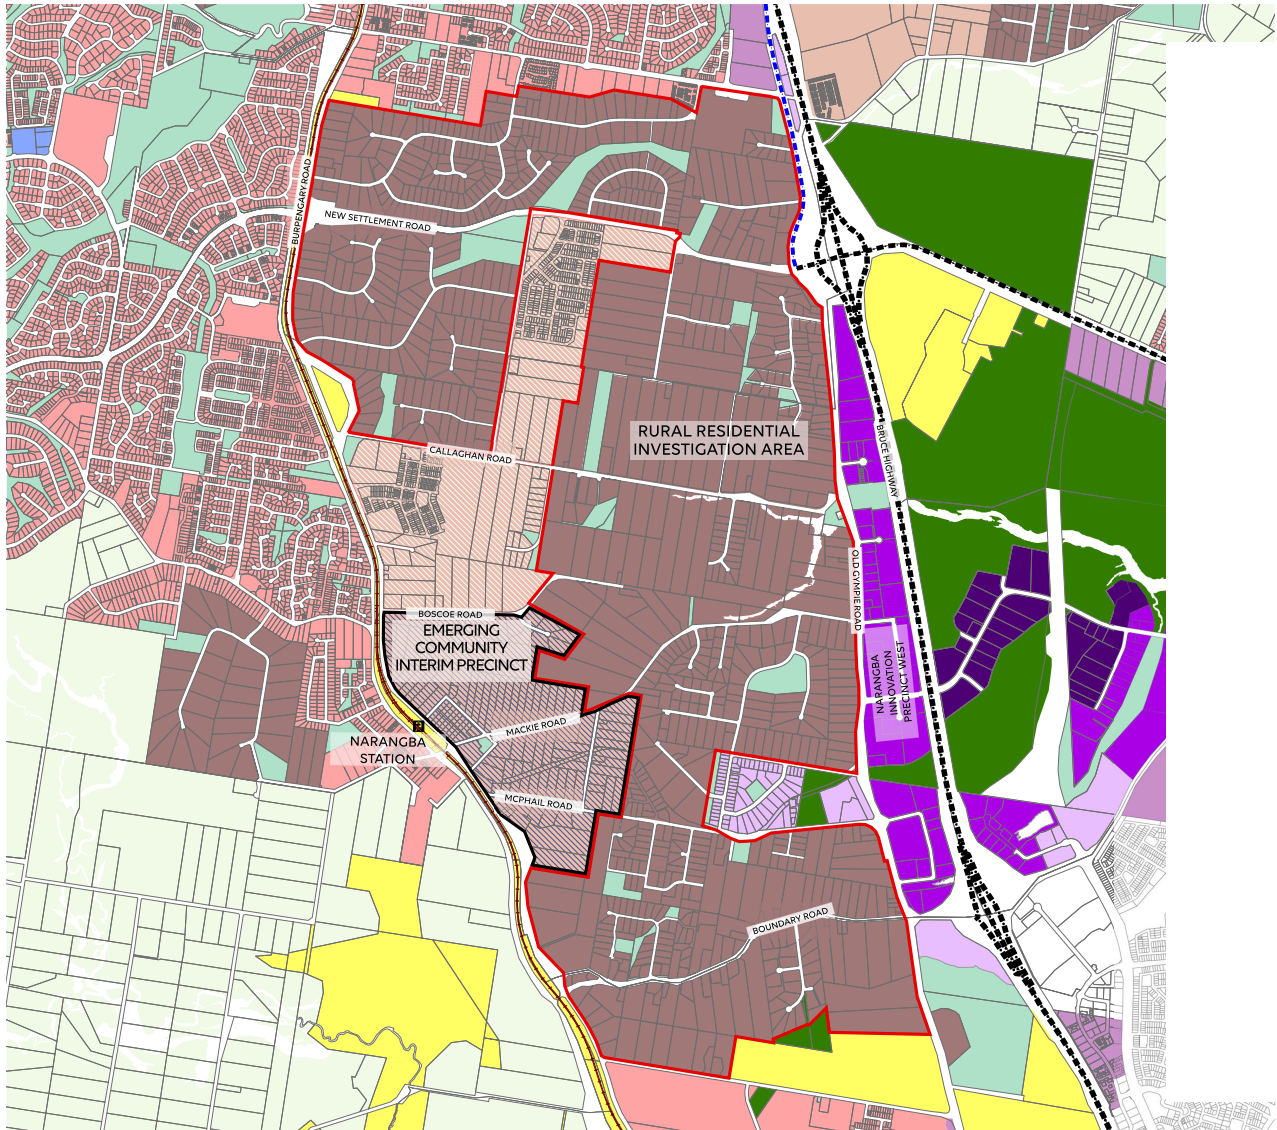

ITEM 3.4 - PROPOSED NARANGBA EAST PLANNING INVESTIGATION (Cont.)
#1 Proposed Narangba East Planning Investigation

NARANGBA EAST PLANNING INVESTIGATION

LEGEND

- Rural Residential Investigation Area
- Emerging Community Interim Precinct Plan Boundary
- Motorway
- State Arterial Road
- State Sub Arterial Road
- Rail Network
- Railway Station

ZONING

- Centre Zone
- Community Facilities Zone
- Emerging Community Zone
- Environmental Management and Conservation Zone
- General Industry Precinct
- General Residential Zone
- Industry Zone
- Light Industry Precinct
- Recreation and Open Space Zone
- Restricted Industry Precinct
- Transition Precinct
- Interim Precinct