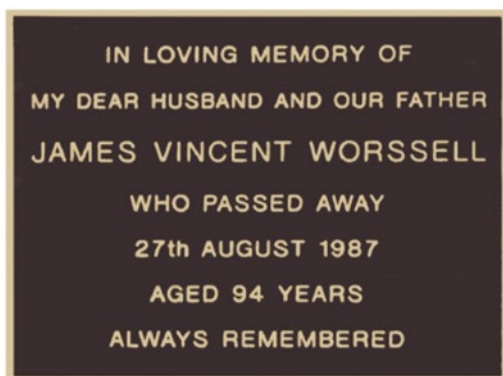

Bribie Island Memorial Gardens

Ashes placements are available in the Columbarium Walls only.

Columbarium Wall (Single Niche only)

SINGLE INSCRIPTION

177 x 140mm

7 Lines

Raised gold edge

Columbarium Wall (Single Niche only) - Walls Baeckea and Boronia only