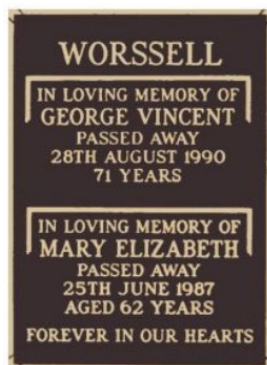

Columbarium Wall - Brick Wall (Companion Niches)

DOUBLE INSCRIPTION - DESIGN 37

165 x 229mm

2 Lines on the base plate

5 lines per detachable plate

Raised gold edge