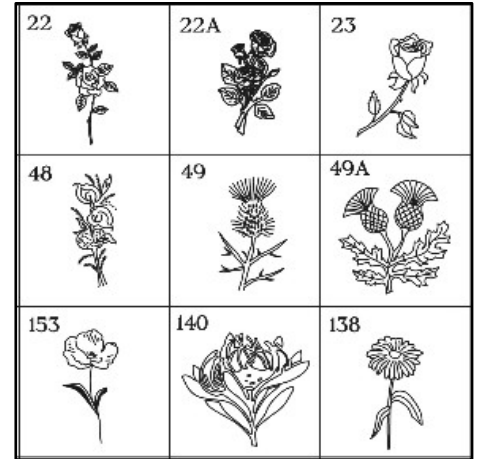

Cemetery plaques for Ashes Placements