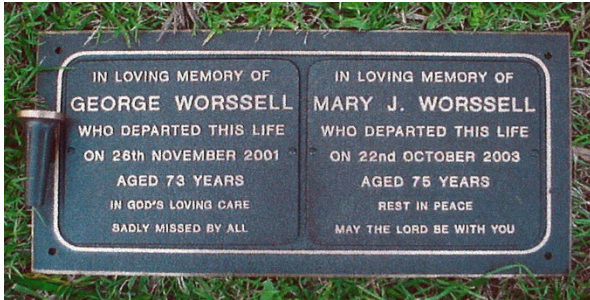

Cemetery plaques for Ashes Placements

Samsonvale Cemetery

Ashes placements are available in the Columbarium Walls and Memorial Garden Placements.

Columbarium Wall - Stone Wall (Companion Niches only)

DOUBLE INSCRIPTION

394 x 192mm

7 Lines per detachable plate

Vase included