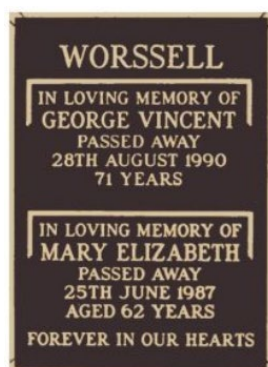

254 x 77mm with raised gold edge

INDIVIDUAL PLAQUE

One Plaque per ashes placement

120 x 76mm with raised gold edge

6 Lines

Dayboro Cemetery

Ashes placements are available in the Columbarium Walls and Memorial Garden Placements.

Columbarium Wall (Single Niche)

SINGLE INSCRIPTION

150 x 130mm

7 Lines

Raised gold edge

Columbarium Wall - Brick Wall (Companion Niches)

DOUBLE INSCRIPTION - DESIGN 37

165 x 229mm

2 Lines on the base plate

5 lines per detachable plate

Raised gold edge

Cemetery plaques for Ashes Placements

Dayboro Cemetery cont

SINGLE INSCRIPTION - DESIGN 34

165 x 229mm

7 Lines