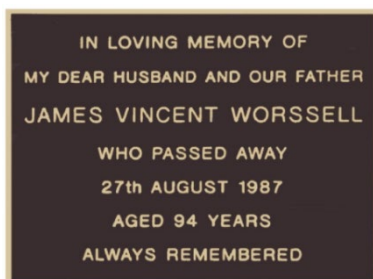

Columbarium Wall - Brick Wall (Single Niche only)

SINGLE INSCRIPTION

150 x 130mm

7 Lines

Raised gold edge