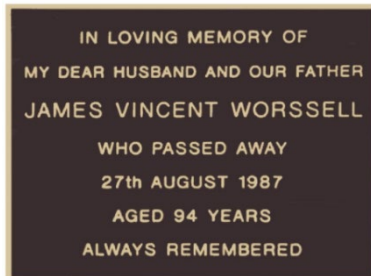

One plaque per ashes placement

120 x 76mm with raised gold edge

6 Lines

Ashes Scattering Area

SINGLE INSCRIPTION

102 X 75MM

6 Lines

Raised gold edge

Cemetery plaques for Ashes Placements

Samford Cemetery

Ashes placements are available in the Columbarium Walls and Memorial Garden Placements.

Columbarium Wall - Brick Wall (Single Niche only)

SINGLE INSCRIPTION