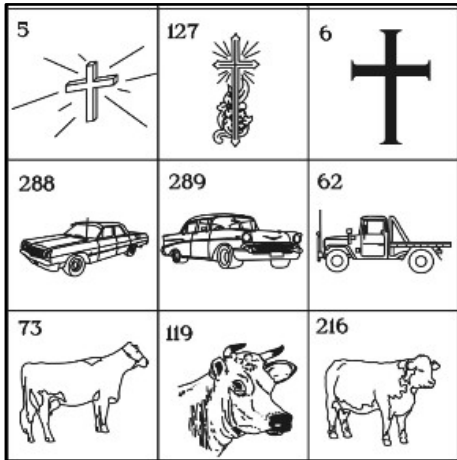

Cemetery plaques for Ashes Placements