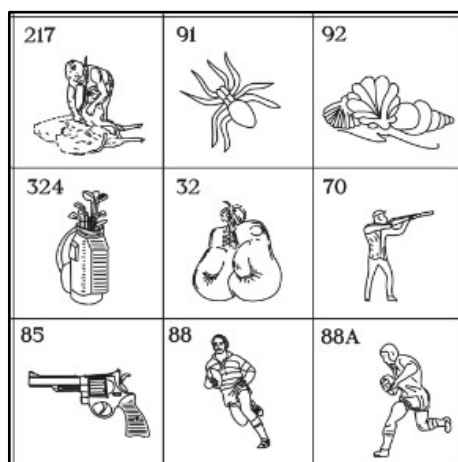

Cemetery plaques for Ashes Placements