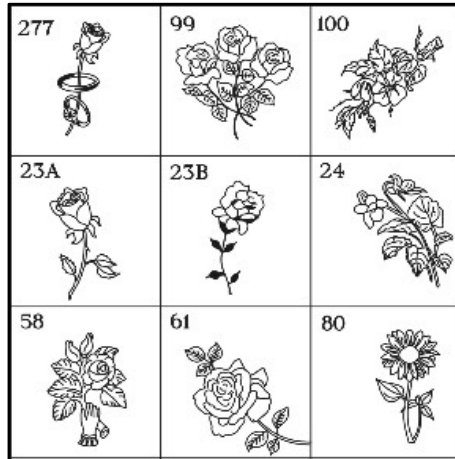

Cemetery plaques for Ashes Placements