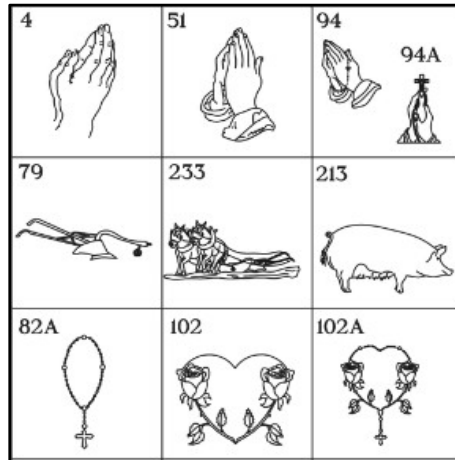

Cemetery plaques for Ashes Placements