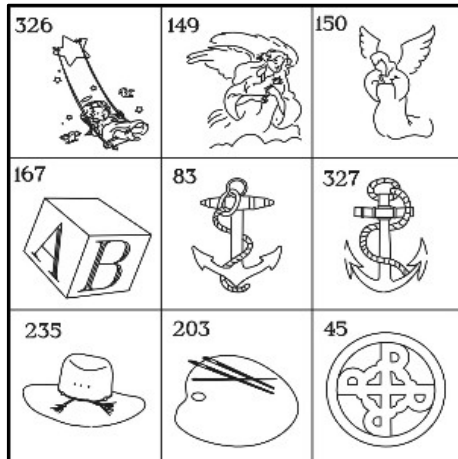

Cemetery plaques for Ashes Placements