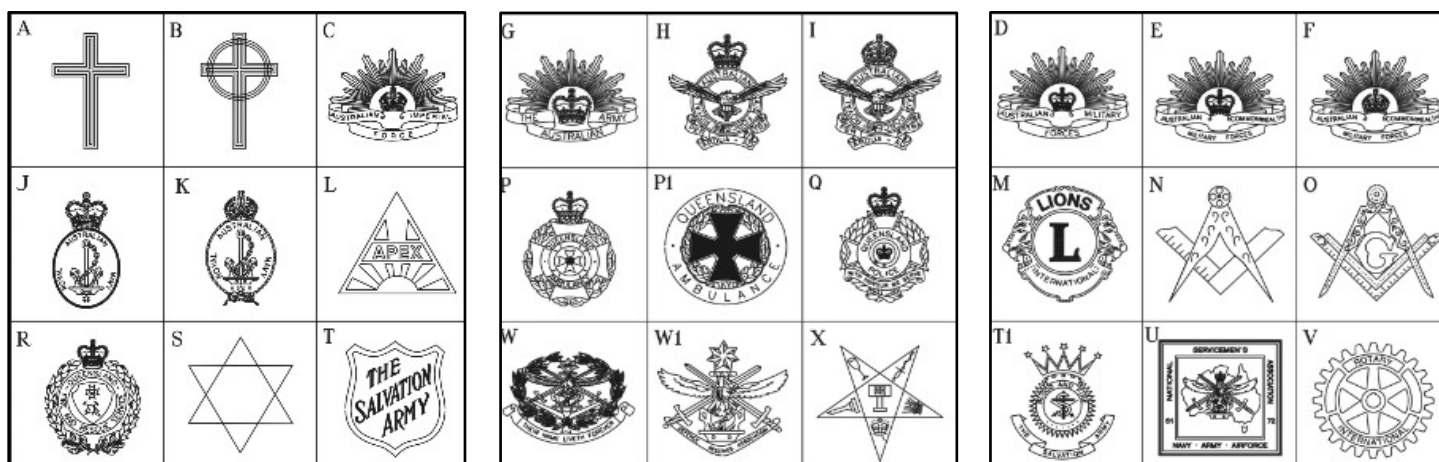

Cemetery plaques for Ashes Placements

Accessories

Flower Holder - Columbarium Walls only

Flower Holder will incur an additional cost of $79.50

Photos

Photos will incur an additional cost dependent on the photo size

Attaching a photo is a popular way to remember a loved one on a cemetery plaque. Council can use any photo (digital or hard copy) to make a ceramic photo that can be attached to the headstone. These photos weather extremely well and are manufactured in an attractive oval shape.

Photos are available in the following sizes for the additional cost of:

Cemetery	Size	Price
Redcliffe Rose Garden only	5.5cm x 6cm	$123.50
All other Cemeteries	3cm x 4cm	$134.50

Our staff can provide advice on the most appropriate photo size, bearing in mind the amount of available space on your plaque.

Emblems

Each emblem will incur an additional cost of $88.50

One way to personalise a plaque is to include an emblem, which may symbolise an aspect of your loved one's life. A large range of emblems are available, including emblems of the Australian Army, Navy, Air Force, Queensland Police and a range of other organisations. Other emblems may represent a loved one's hobby, such as fishing or football, or represent religious beliefs or even a favourite flower.

Please see the list of available emblems below and on the following pages.