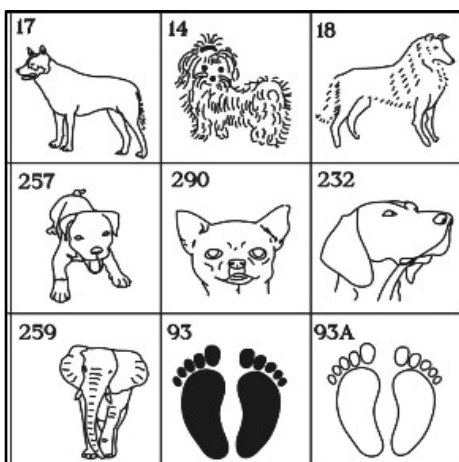

Cemetery plaques for Ashes Placements