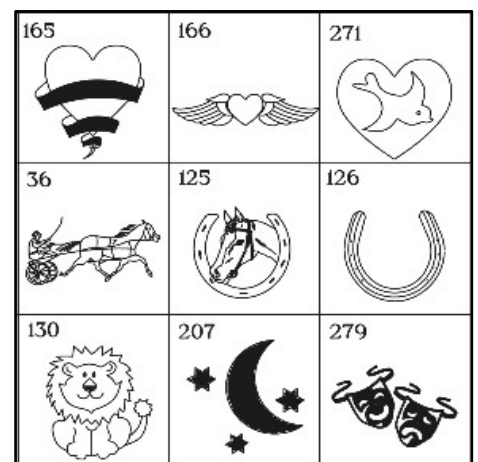

Cemetery plaques for Ashes Placements