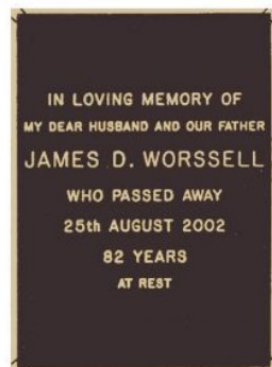

Raised gold edge

SINGLE INSCRIPTION - DESIGN 34

165 x 229mm

7 Lines

Raised gold edge

Cemetery plaques for Ashes Placements

Samford Cemetery cont.

Columbarium Wall - Stone Wall (Companion Niches only)

DOUBLE INSCRIPTION

394 x 192mm

7 Lines per detachable plate

Vase included

SINGLE INSCRIPTION

394 x 192mm

7 Lines

Vase included