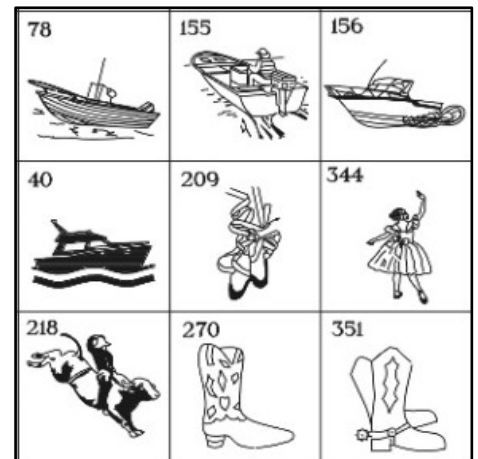

Cemetery plaques for Ashes Placements