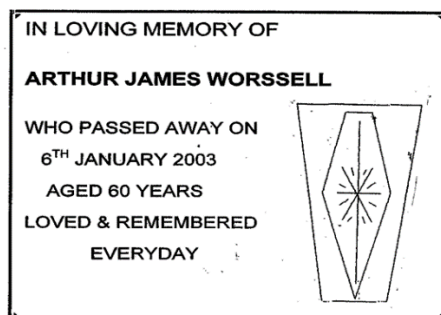

Corian Wall

SINGLE INSCRIPTION

125 x 110mm

7 Lines

Raised gold edge

Includes vase