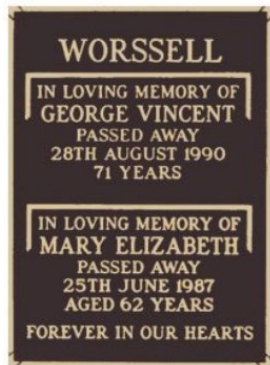

Columbarium Wall - Brick Wall (Single Niche only)

SINGLE INSCRIPTION

150 x 130mm

7 Lines

Raised gold edge

Cemetery plaques for Ashes Placements

Lawnton Cemetery cont.

Columbarium Wall - Brick Wall (Companion Niches)

DOUBLE INSCRIPTION - DESIGN 37

165 x 229mm

2 Lines on the base plate

5 lines per detachable plate

Raised gold edge

SINGLE INSCRIPTION - DESIGN 34

165 x 229mm

7 Lines