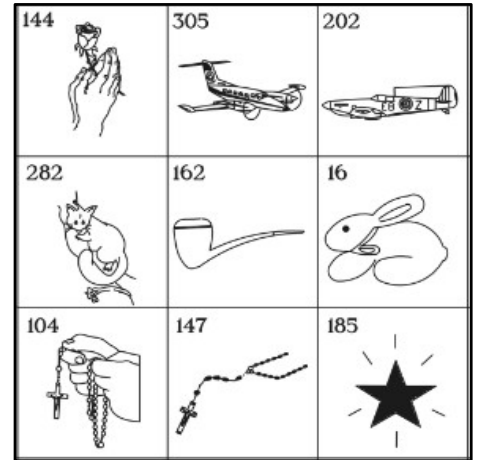

Cemetery plaques for Ashes Placements