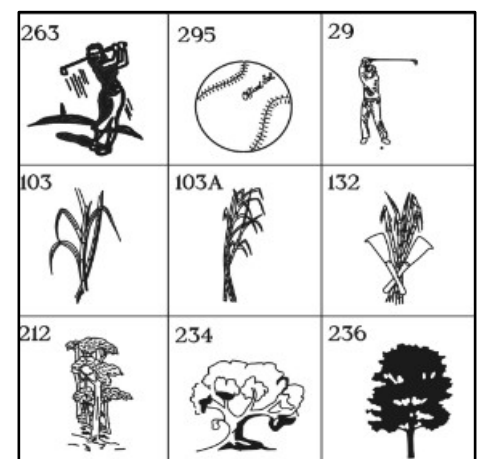

Cemetery plaques for Ashes Placements