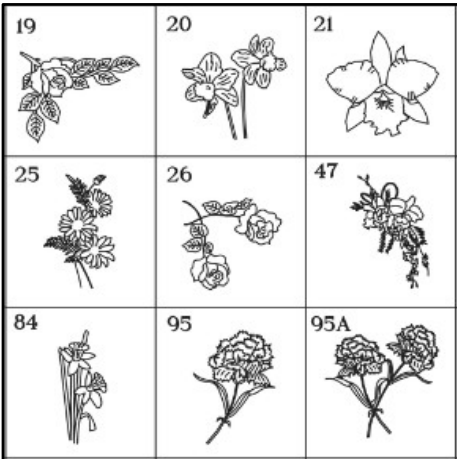

Cemetery plaques for Ashes Placements