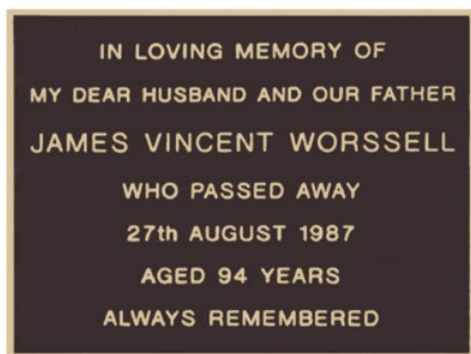

SINGLE INSCRIPTION

205 x 180mm

7 Lines

Raised gold edge

Caboolture King Street Cemetery

Ashes placements are available in the Columbarium Walls.

Columbarium Wall (Single Niche only)

SINGLE INSCRIPTION