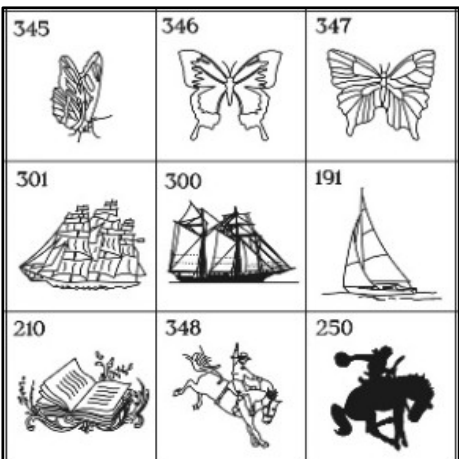

Cemetery plaques for Ashes Placements