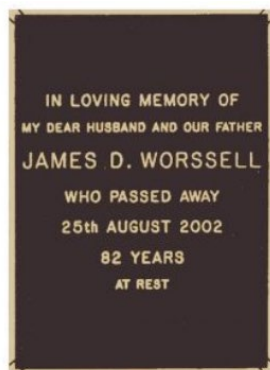

DOUBLE INSCRIPTION - DESIGN 37

165 x 229mm

2 Lines on the base plate

5 lines per detachable plate

Raised gold edge

SINGLE INSCRIPTION - DESIGN 34

165 x 229mm

7 Lines