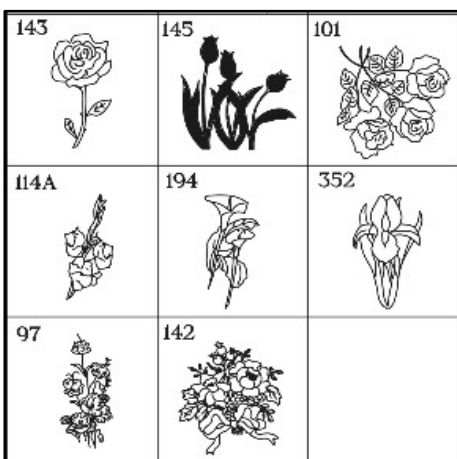

Cemetery plaques for Ashes Placements