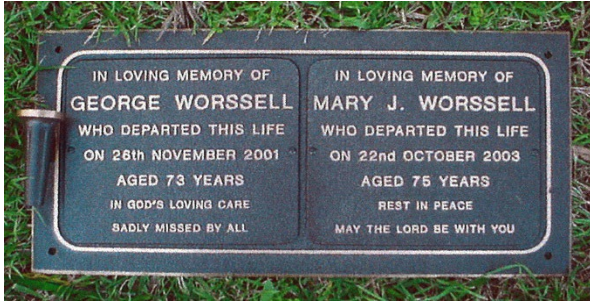

Raised gold edge

SINGLE INSCRIPTION - DESIGN 34

165 x 229mm

7 Lines

Raised gold edge

Cemetery plaques for Ashes Placements

Samford Cemetery cont.

Columbarium Wall - Stone Wall (Companion Niches only)

DOUBLE INSCRIPTION

394 x 192mm

7 Lines per detachable plate

Vase included

SINGLE INSCRIPTION

394 x 192mm

7 Lines

Vase included