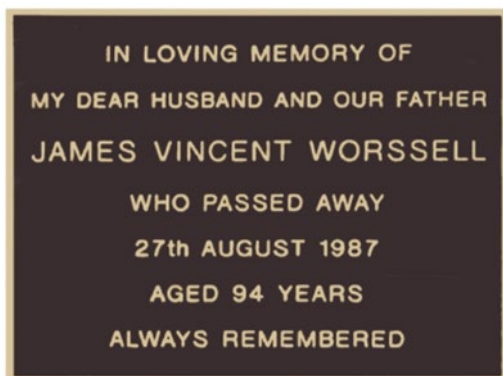

Cemetery plaques for Ashes Placements

Bribie Island Memorial Gardens

Ashes placements are available in the Columbarium Walls only.

Columbarium Wall (Single Niche only)