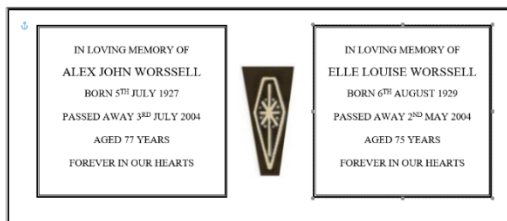

Columbarium Wall - Cast Concrete (Companion Niches)

DOUBLE INSCRIPTION

500 x 160mm

7 Lines per detachable plate

Tranquillity vase included in centre of plaque