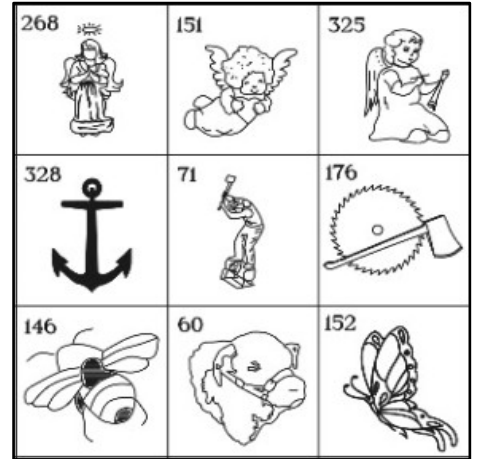

Cemetery plaques for Ashes Placements