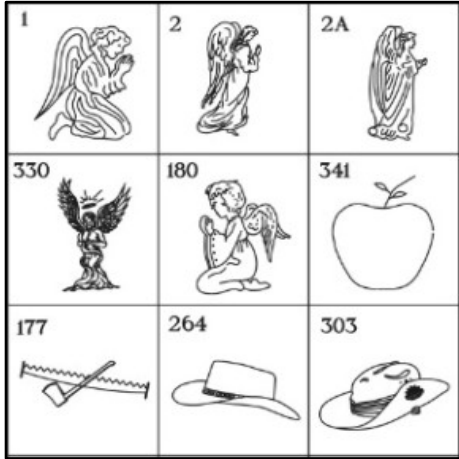

Cemetery plaques for Ashes Placements