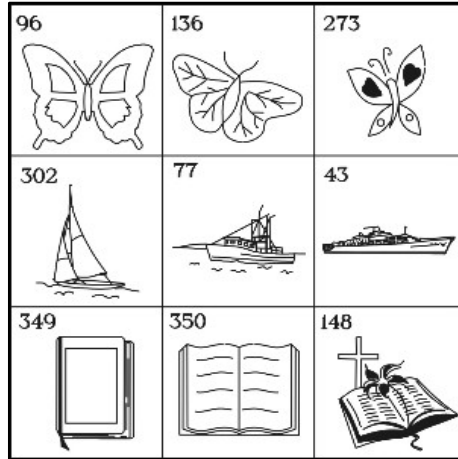

Cemetery plaques for Ashes Placements