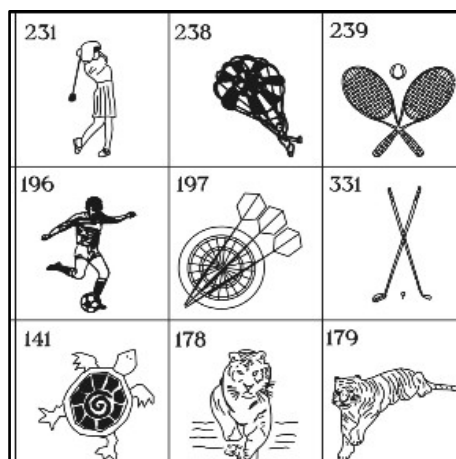

Cemetery plaques for Ashes Placements