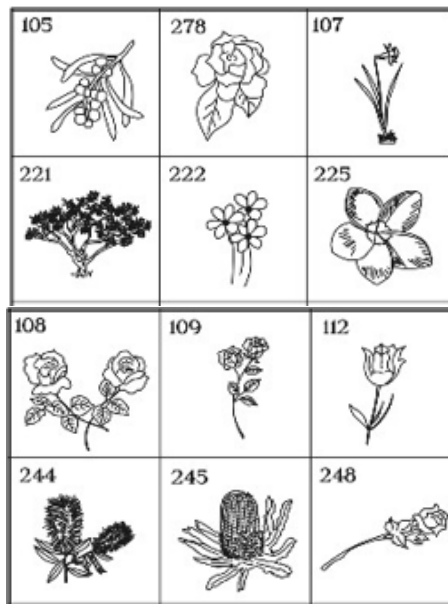

Cemetery plaques for Ashes Placements