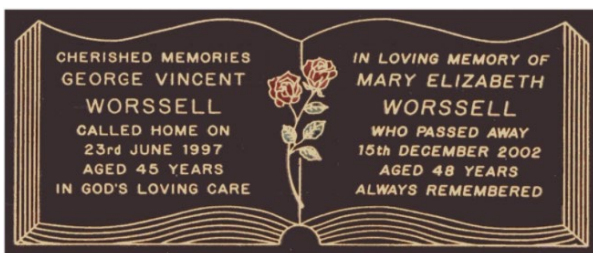

SINGLE INSCRIPTION

140 x 102mm
6 Lines
Bevelled edge

Memorial Gardens (Rose)

IN LOVING MEMORY OF
JAMES VINCENT WORSSELL
WHO PASSED AWAY
27th AUGUST 1987
AGED 94 YEARS

SINGLE INSCRIPTION

102 X 75MM
6 Lines
Raised gold edge

Cemetery plaques for Ashes Placements

Redcliffe Cemetery cont.

Memorial Gardens (Individual Plinths only)

SINGLE INSCRIPTION

120 X 76MM

6 Lines per plaque

Raised gold edge

Memorial Gardens (Companion Plinths only)