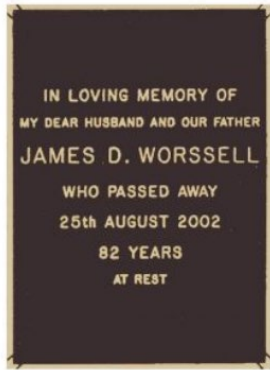

Cemetery plaques for Ashes Placements

Dayboro Cemetery cont