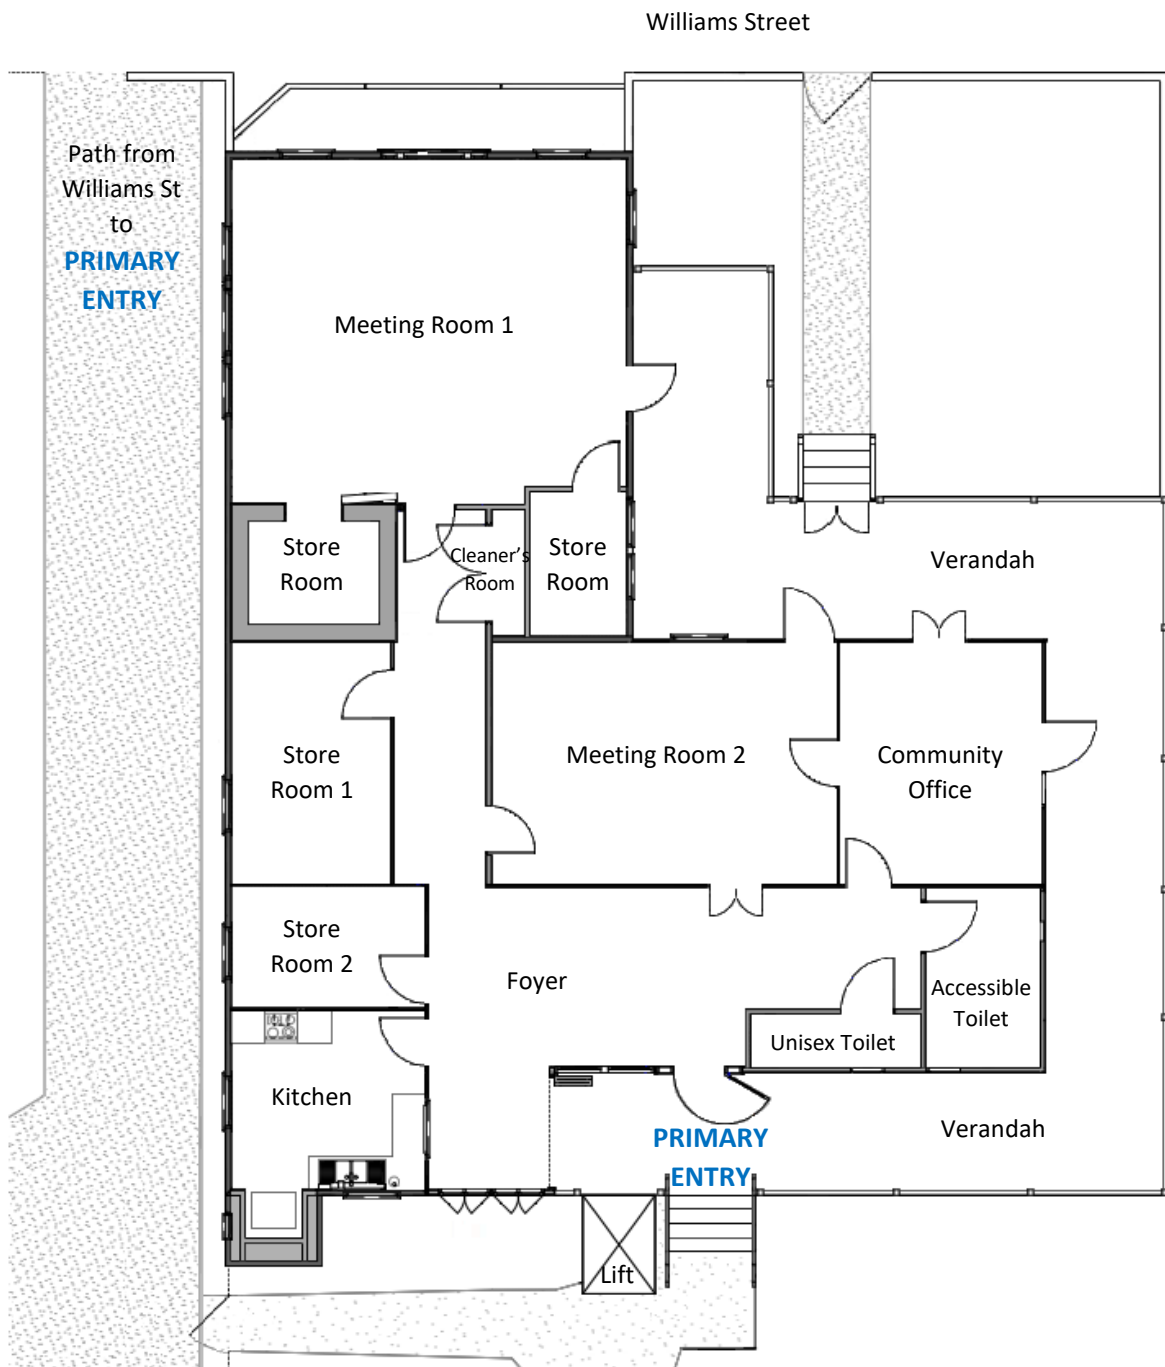

Dayboro Meeting Hub - Floor Plan

Path from car park and accessible parking bay