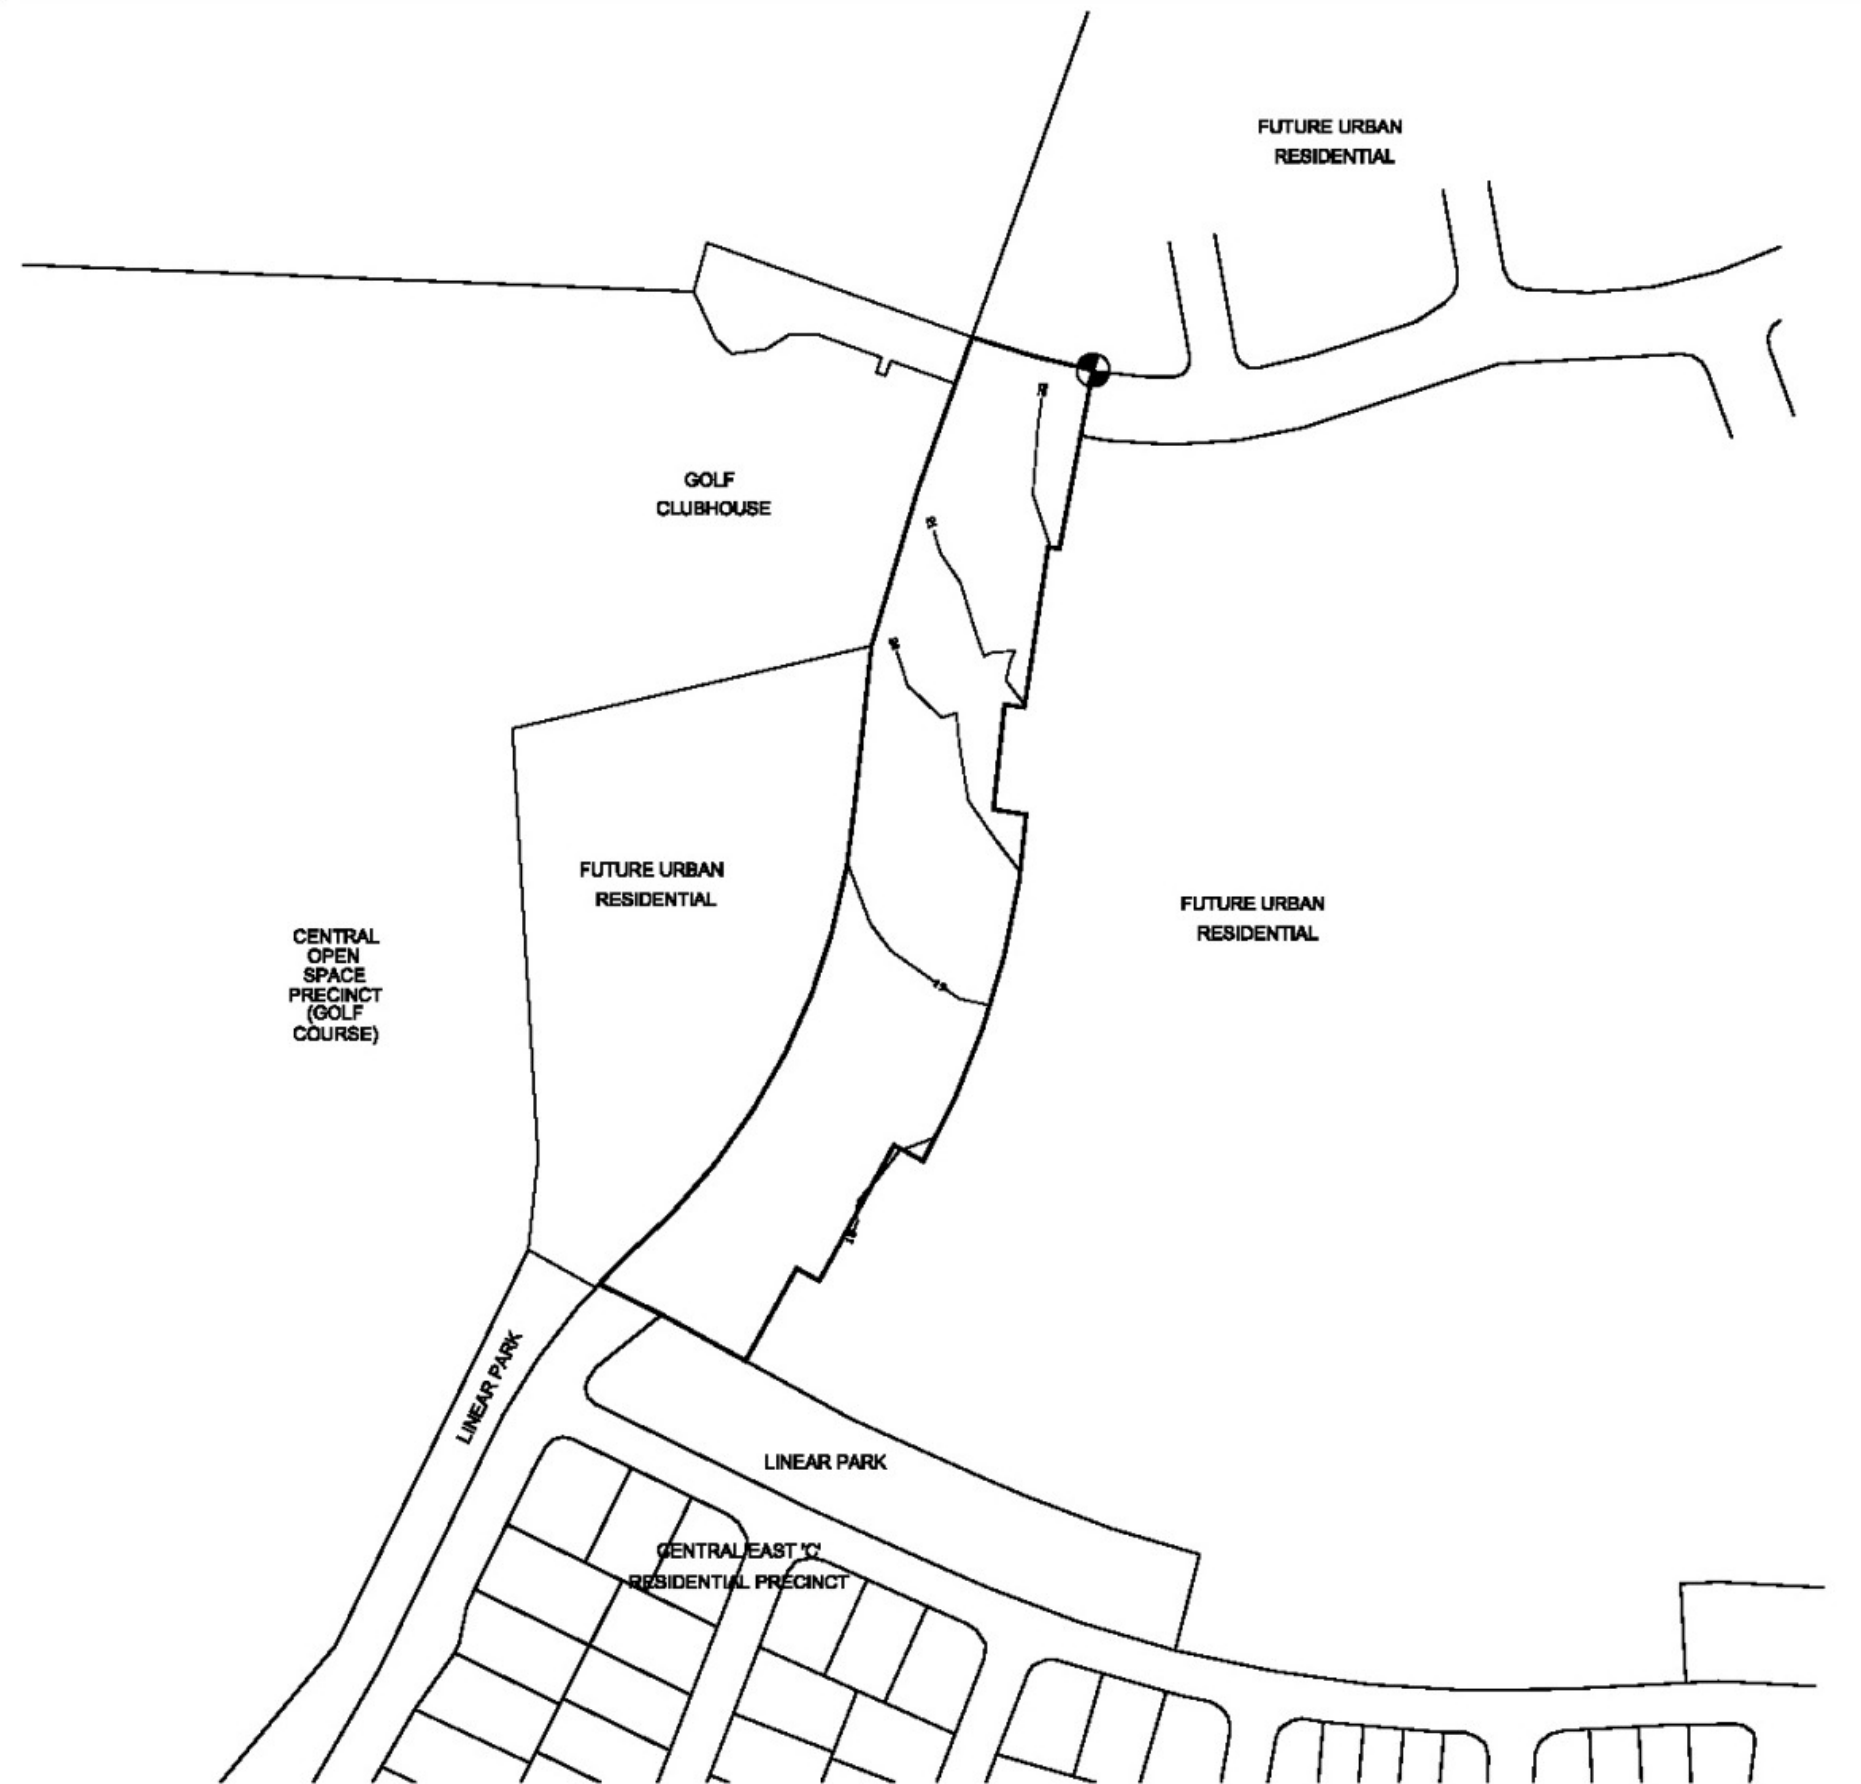

LEGEND

 Point of Commencement
 AMG Coordinates (Zone 56)
 Easting 501847.163
 Northing 6889047.369

See Annexure A for Metes and Bounds description

 Existing Contours (1m Interval)

CLUBHOUSE SOUTH RESIDENTIAL PRECINCT RESIDENTIAL SECTOR 21

CADASTRAL BOUNDARY PLAN

0 20 40 60 80 100 metres

Scale 1:2000 at A3

File No 2836-cha
 Dwg chseFig3
 March 2003

FIGURE 3